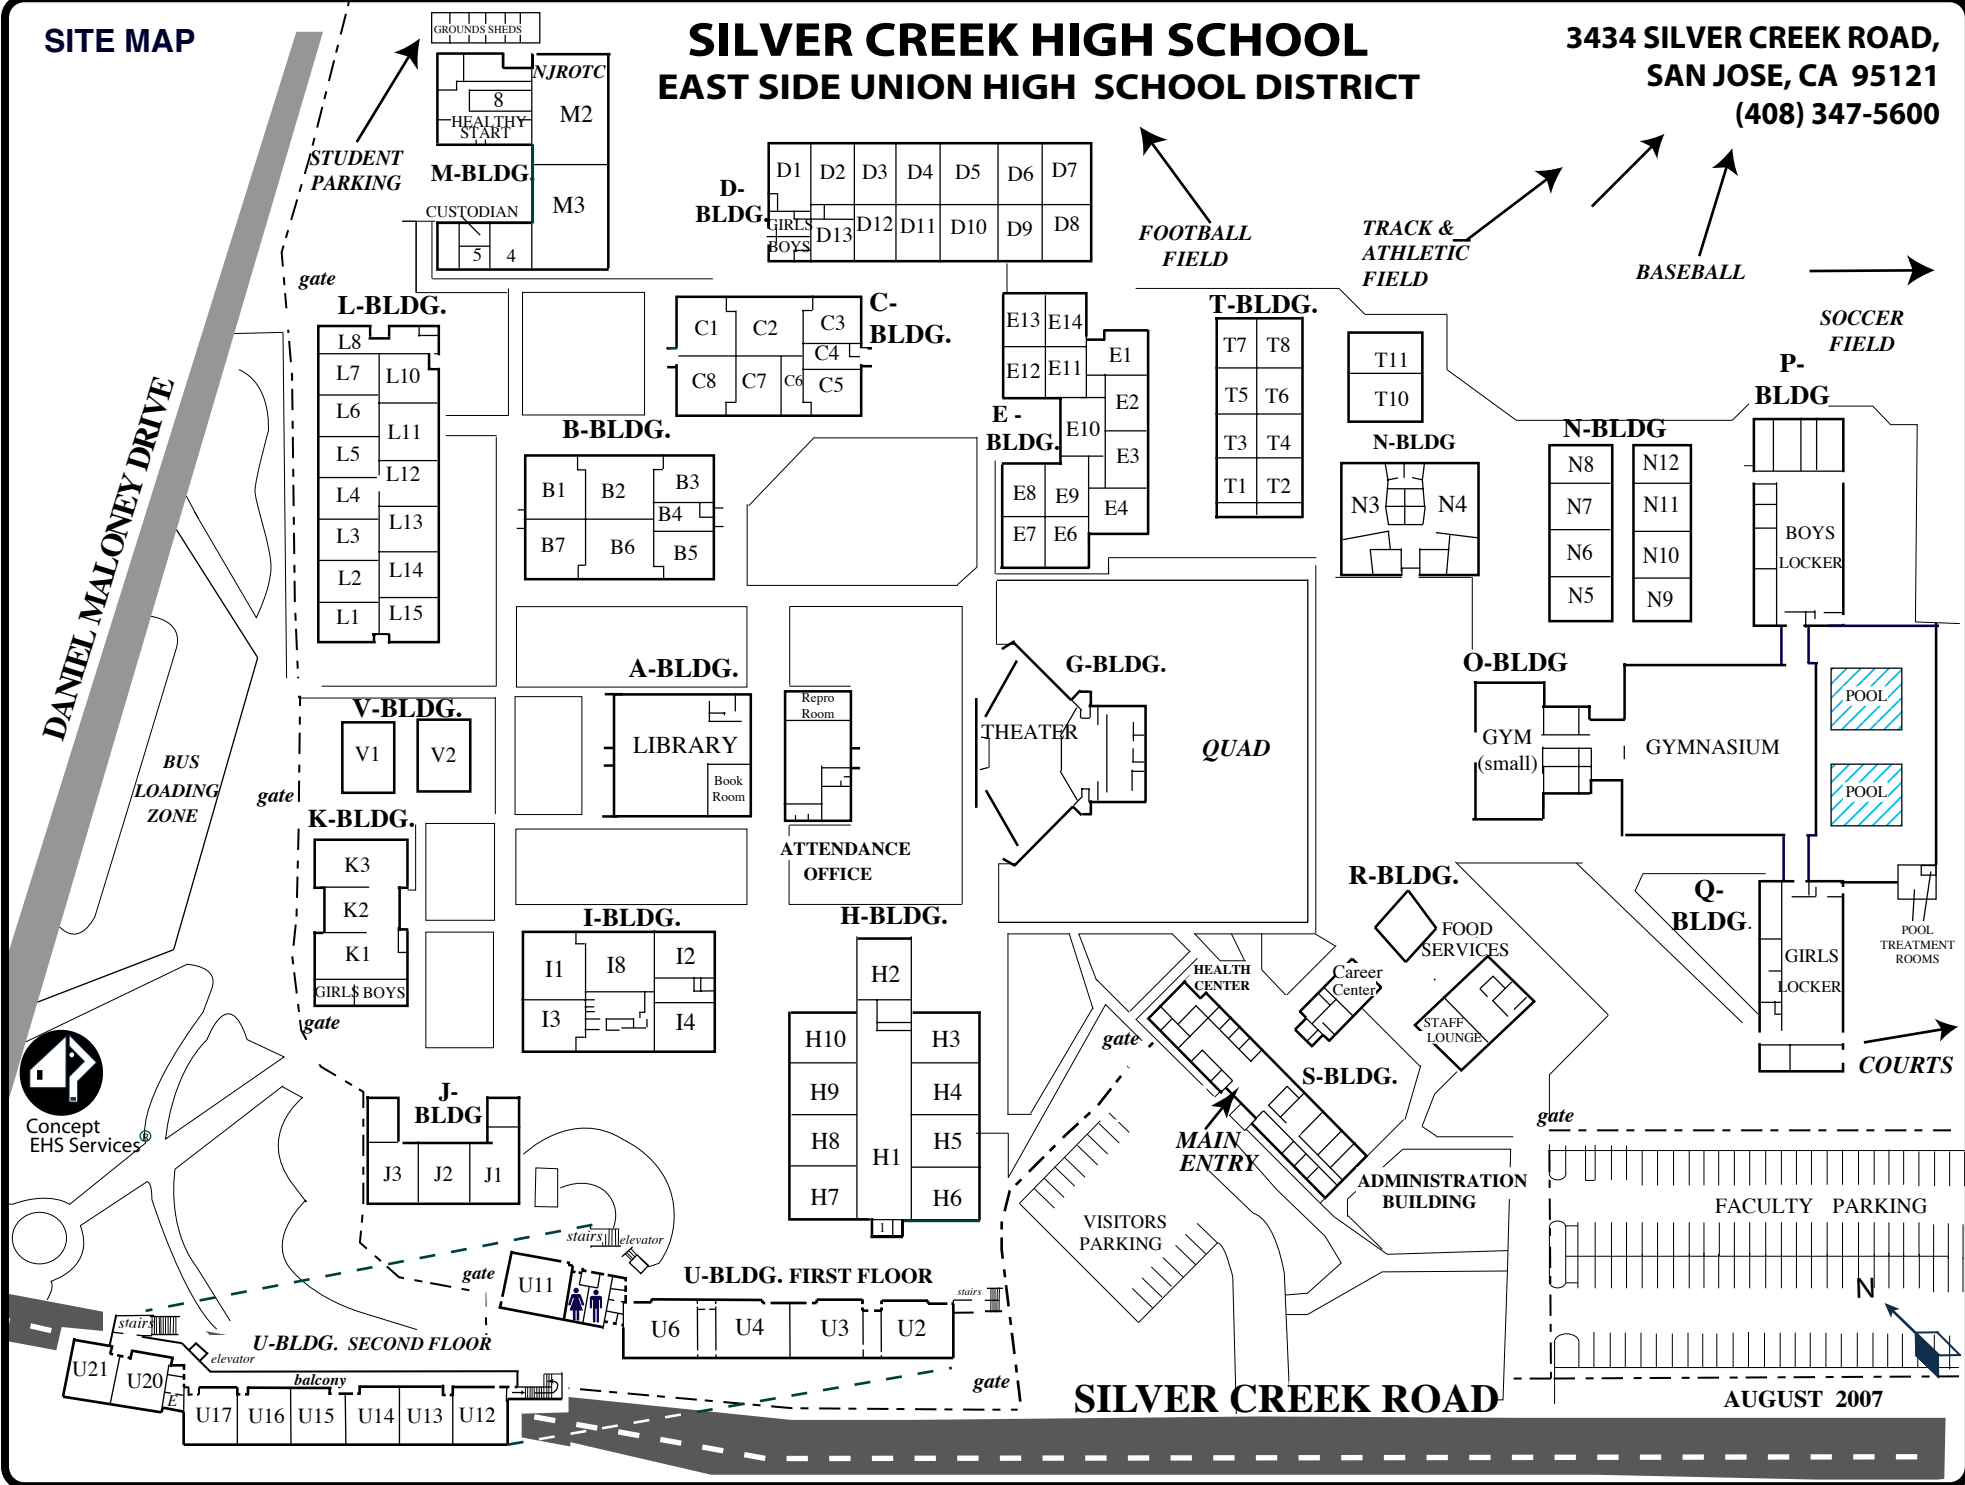

SITE MAP

**SILVER CREEK HIGH SCHOOL
EAST SIDE UNION HIGH SCHOOL DISTRICT**

**3434 SILVER CREEK ROAD,
SAN JOSE, CA 95121
(408) 347-5600**

AUGUST 2007